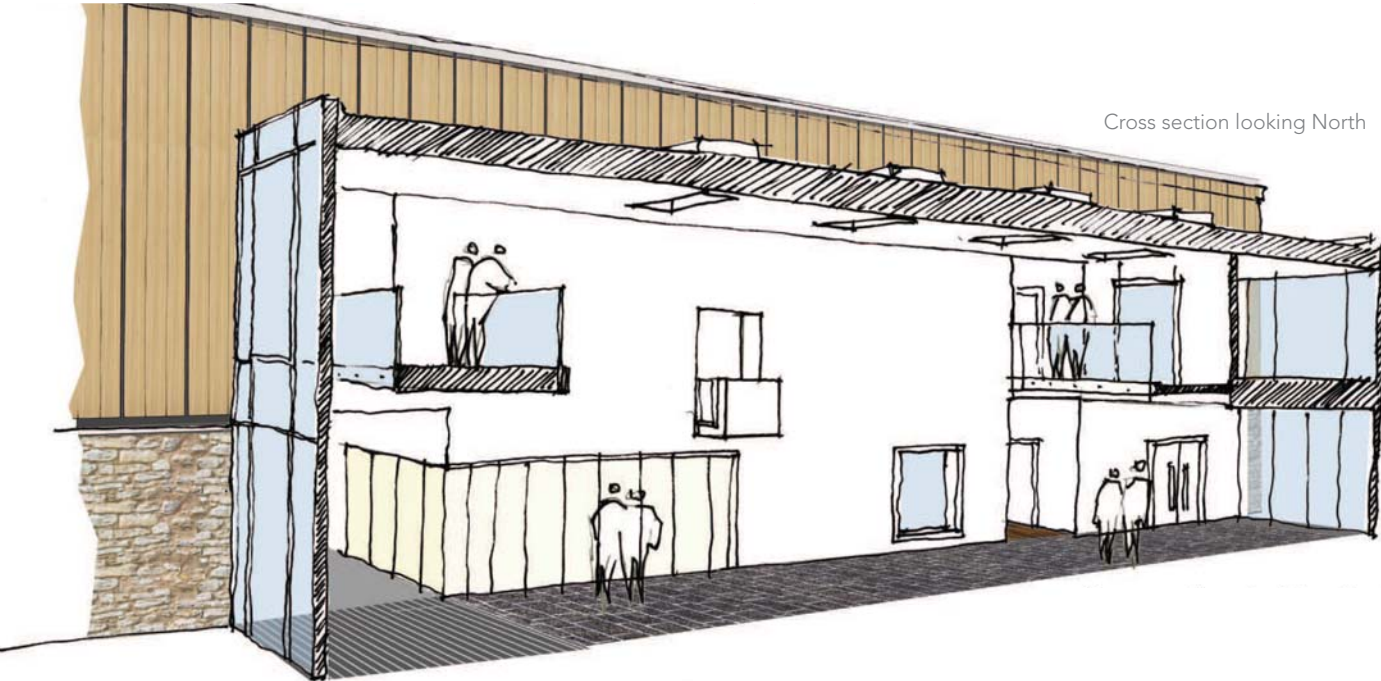

Cross section looking North

JANUARY

- Thursday, 14th An Evening with the Choral Scholars 2000 (OMS Recital Room)
- Friday, 15th Lunchtime Concert: Chamber Music 1330 (Cheap St Church)
- Saturday, 16th RocSoc 1930 (BSR)*
- Thursday, 21st Flute Masterclass with Ian Clarke 1730 (OMS Recital Room)*
- Friday, 22nd Lunchtime Concert: Singers' Recital 1330 (Cheap St Church)
- Thursday, 28th School House Concert 1930 (OSR)*
- Friday, 29th Lunchtime Concert: Piano Recital 1330 (Cheap St Church)

FEBRUARY

- Monday, 1st Music Scholarship Auditions (NMS and OMS)*
- Tuesday, 2nd Music Scholarship Auditions (NMS and OMS)*
- Friday, 5th Lunchtime Concert: Woodwind Recital 1330 (Cheap St Church)
- Sunday, 7th The Halliday Cup Music Competition 1000 (OMS Recital Room)
- Wednesday, 10th Choral Society Concert: Mozart's Requiem and Brahms' Schicksalslied 1930 (The Abbey)
- Thursday, 11th Pro Corda National Chamber Music Festival for Schools: Qualifying Round (SG)
- Friday, 12th Lunchtime Concert: Guitar Recital 1330 (Cheap St Church)

Half Term

Friday, 12 February to Sunday 21 February

- Tuesday, 23rd Prep Schools' Orchestral Day (BSR, NMS and OMS)
- Wednesday, 24th Choir sings Evensong at Winchester Cathedral 1730
- Friday, 26th Lunchtime Concert: Composers 1330 (Cheap St Church)

MARCH

- Monday, 1st Pro Corda National Chamber Music Festival for Schools: Regional Semi-final (Bryanston)
- Tuesday, 2nd Chamber Orchestra plays in Sherborne Primary School 1330*
- Thursday, 4th Associated Board Music Theory Examination 1700 (OAS)*
  Wind Band Concert 1930 (Sturminster Newton Exchange)
- Friday, 5th Lunchtime Concert: Jazz Band 1330 (Cheap St Church)
- Thursday, 11th Flute Recital – George Chattey 2000 (OMS Recital Room)
- Friday, 12th Lunchtime Concert: Strings' Recital (Cheap St Church)
  Abbey House Concert 1930 (Cheap St Church)*
- Saturday, 13th Swing Band Tour Dinner: All Stars 1930 (Dining Hall)
- Monday, 15th Associated Board Music Examinations (OAS)*
- Friday, 19th Lunchtime Concert: Percussion 1330 (Cheap St Church)
- Saturday, 20th Trinity Guildhall Music Examinations (OAS)*
- Sunday, 21st Sherborne Schools' Symphony Orchestra in Concert 1630 (St George's Bristol)
- Wednesday, 24th Choir sings in Sunninghill Festal Service 1400 (St Mary's Church, Dorchester)
- Friday, 26th Lunchtime Concert: Brass Recital 1330 (Cheap St Church)
  Dinner and Jazz 1930 (Dining Hall)*